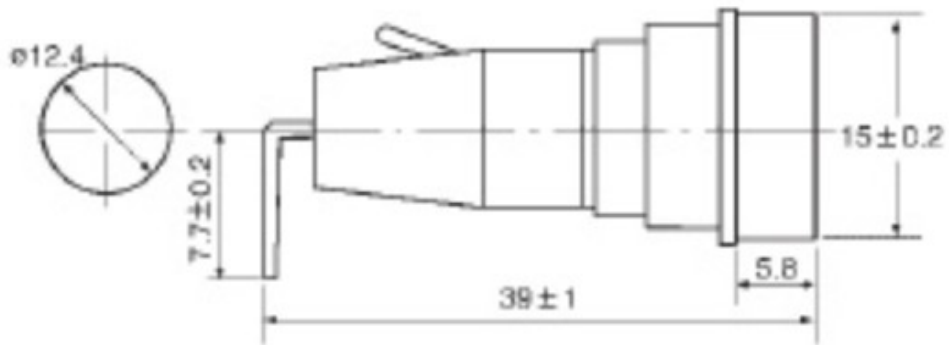

### Product details:

Suitable fuse:  $5.2 \times 20$ mm

Maximum rated value: 10A. 250V. AC

Casing: ABS/PC Metal

Pole: Silver-plating brass