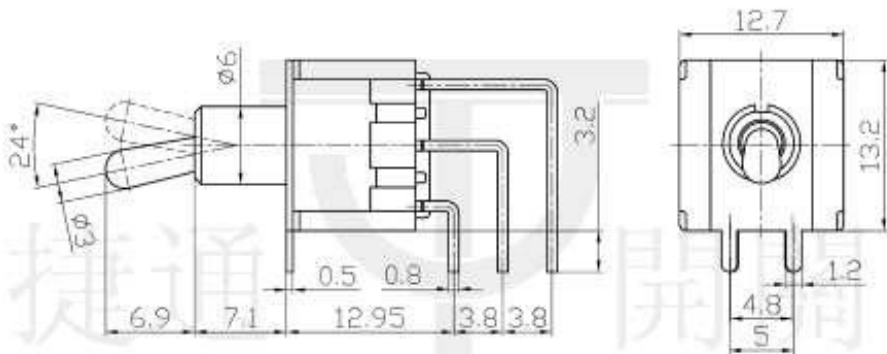

Miniature Toggle Switch

TYPE: **MTS-203-C4**

SPECIFICATIONS

Rating: 6A 125V AC; 3A 250V AC
Contact R: 20m Ω max
Insulation R: 500V DC 100M Ω min
Dielectric Strength: 1 Minute 1500V AC
Operating Temperature: -25°C ~ +85°C
Electrical Life: 10,000 Cycles

Outline Drawing

Mounting

Circuitry