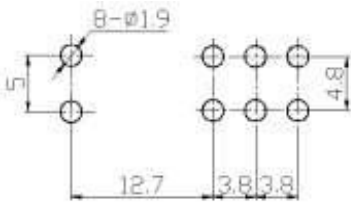

Miniature Toggle Switch

TYPE: **MTS-203-C4**

SPECIFICATIONS

Rating: 6A 125V AC; 3A 250V AC
Contact R: 20m Ω max
Insulation R: 500V DC 100M Ω min
Dielectric Strength: 1 Minute 1500V AC
Operating Temperature: -25°C ~ +85°C
Electrical Life: 10,000 Cycles

Outline Drawing

Mounting

Circuitry