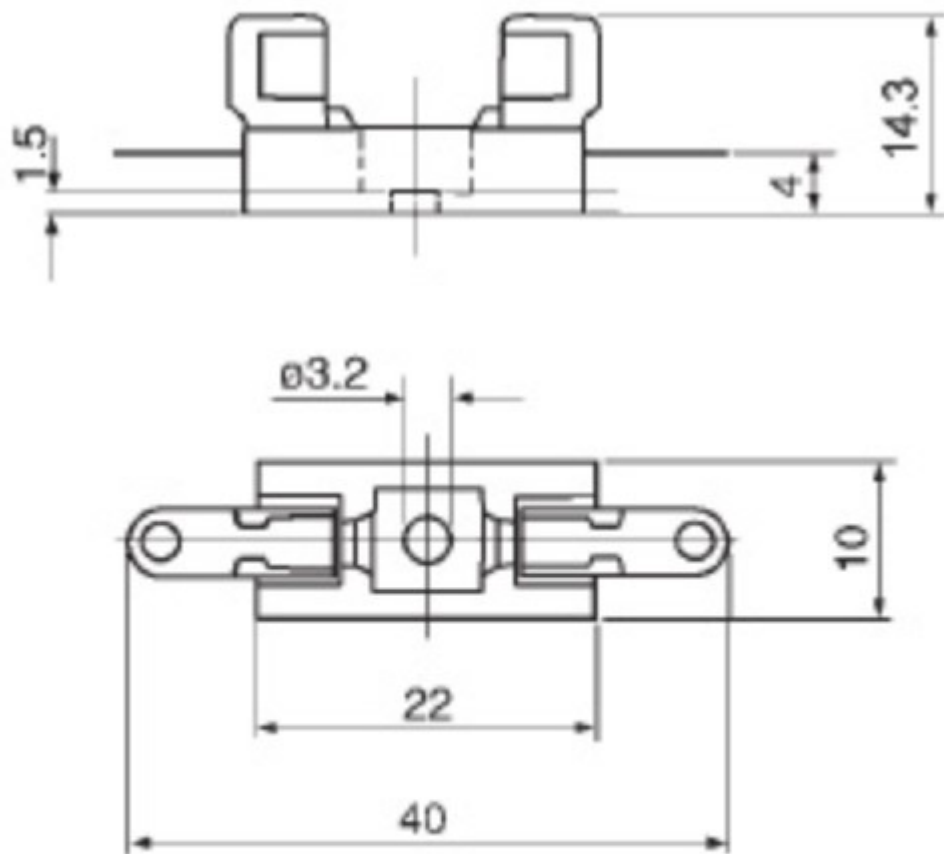

## ZH239

Suitable fuse:  $\&oslash$  5.2 x 20mm

Maximum rated value: 6A 250V AC

Holder: Flame-retarded plastic

Clip pole: Silver-plating brass