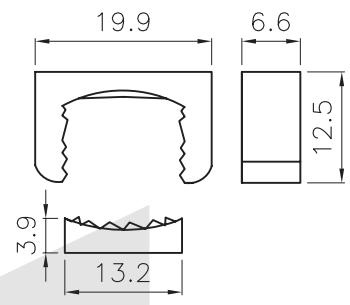

Contact Number of Row
DBW=D-SUB Plastic Hood With Lock Type

Color: G-Gray I-Ivory
L : Long screw
S : Short screw
Number of Contacts

D-SUB Series

KLS1-DBW Plastic Hood With Lock Type

Cover Material: ABS UL94HB
Screw Material: Steel

ORDER INFORMATION

Product NO.: KLS1-DBW-15P-L G

Pos. NO. 001=001 pos. Color: G-Gray I-Ivory
L : Long screw S : Short screw
Contact Number of Row DBW=D-SUB Plastic Hood With Lock Type Number of Contacts

D-SUB Series

KLS1-DBW Plastic Hood With Lock Type

Cover Material: ABS UL94HB
Screw Material: Steel

ORDER INFORMATION

Product NO.: KLS1-DBW-25P-L G

Pos. NO. 001=001 pos. Color: G-Gray I-Ivory
L : Long screw
S : Short screw
Number of Contacts

Contact Number of Row
DBW=D-SUB Plastic Hood With Lock Type