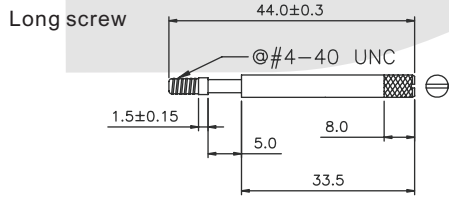

D-SUB Series

KLS1-DBW Plastic Hood With Lock Type

Cover Material: ABS UL94HB
Screw Material: Steel

Short screw

A=#4-40 UNC
B=M3 UNC

ORDER INFORMATION

Product NO.: KLS1-DBW-09P-L G

Pos. NO.
001=001 pos.

Contact Number of Row
DBW=D-SUB Plastic Hood With Lock Type

Color: G-Gray I-Ivory
L : Long screw
S : Short screw
Number of Contacts

D-SUB Series

KLS1-DBW Plastic Hood With Lock Type

Cover Material: ABS UL94HB
Screw Material: Steel

ORDER INFORMATION

Product NO.: KLS1-DBW-15P-L G

Pos. NO. 001=001 pos. Color: G-Gray I-Ivory
L : Long screw S : Short screw
Contact Number of Row DBW=D-SUB Plastic Hood With Lock Type Number of Contacts

D-SUB Series

KLS1-DBW Plastic Hood With Lock Type

Cover Material: ABS UL94HB
Screw Material: Steel

ORDER INFORMATION

Product NO.: KLS1-DBW-25P-L G

Pos. NO. 001=001 pos. Color: G-Gray I-Ivory
L : Long screw
S : Short screw
Number of Contacts