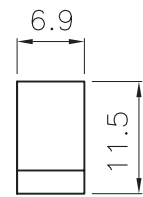

D-SUB Series

KLS1-DBW Plastic Hood With Lock Type

Cover Material: ABS UL94HB
Screw Material: Steel

Short screw

A=#4-40 UNC
B=M3 UNC

ORDER INFORMATION

Product NO.: KLS1-DBW-09P-L G

Pos. NO.
001=001 pos.

Contact Number of Row
DBW=D-SUB Plastic Hood With Lock Type

Color: G-Gray I-Ivory
L : Long screw
S : Short screw
Number of Contacts

D-SUB Series

KLS1-DBW Plastic Hood With Lock Type

Cover Material: ABS UL94HB
Screw Material: Steel

ORDER INFORMATION

Product NO.: KLS1-DBW-15P-L G

Pos. NO. 001=001 pos. Color: G-Gray I-Ivory
L : Long screw S : Short screw
Contact Number of Row DBW=D-SUB Plastic Hood With Lock Type Number of Contacts

D-SUB Series

Contact Number of Row
DBW=D-SUB Plastic Hood With Lock Type