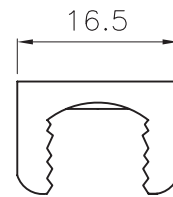

D-SUB Series

KLS1-DBW Plastic Hood With Lock Type

Cover Material: ABS UL94HB
Screw Material: Steel

Short screw

A=#4-40 UNC
B=M3 UNC

ORDER INFORMATION

Product NO.: KLS1-DBW-09P-L G

Pos. NO.
001=001 pos.

Contact Number of Row
DBW=D-SUB Plastic Hood With Lock Type

Color: G-Gray I-Ivory
L : Long screw
S : Short screw
Number of Contacts

D-SUB Series

KLS1-DBW Plastic Hood With Lock Type

Cover Material: ABS UL94HB
Screw Material: Steel

ORDER INFORMATION

Product NO.: KLS1-DBW-15P-L G

Pos. NO. 001=001 pos. Color: G-Gray I-Ivory
L : Long screw S : Short screw
Contact Number of Row DBW=D-SUB Plastic Hood With Lock Type Number of Contacts

D-SUB Series

Contact Number of Row
DBW=D-SUB Plastic Hood With Lock Type