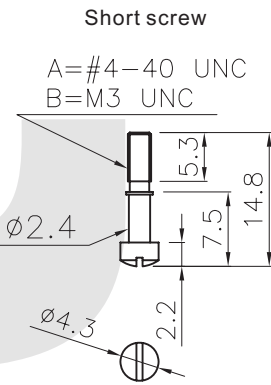

Contact Number of Row
DBW=D-SUB Plastic Hood With Lock Type

Color: G-Gray I-Ivory
L : Long screw
S : Short screw
Number of Contacts

D-SUB Series

KLS1-DBW Plastic Hood With Lock Type

Cover Material: ABS UL94HB
Screw Material: Steel

ORDER INFORMATION

Product NO.: KLS1-DBW-15P-L G

Pos. NO. 001=001 pos. Color: G-Gray I-Ivory
L : Long screw S : Short screw
Contact Number of Row DBW=D-SUB Plastic Hood With Lock Type Number of Contacts

D-SUB Series

KLS1-DBW Plastic Hood With Lock Type

Cover Material: ABS UL94HB
Screw Material: Steel

ORDER INFORMATION

Product NO.: KLS1-DBW-25P-L G

Pos. NO. 001=001 pos. Color: G-Gray I-Ivory
L : Long screw
S : Short screw
Number of Contacts

Contact Number of Row
DBW=D-SUB Plastic Hood With Lock Type