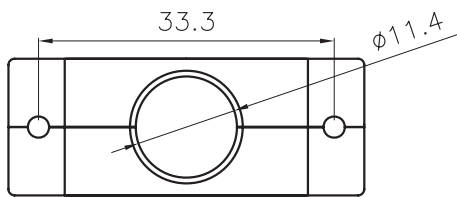

Contact Number of Row
DBW=D-SUB Plastic Hood With Lock Type

Color: G-Gray I-Ivory
L : Long screw
S : Short screw
Number of Contacts

D-SUB Series

KLS1-DBW Plastic Hood With Lock Type

Cover Material: ABS UL94HB
Screw Material: Steel

ORDER INFORMATION

Product NO.: KLS1-DBW-15P-L G

Pos. NO. 001=001 pos. Color: G-Gray I-Ivory
L : Long screw S : Short screw
Contact Number of Row DBW=D-SUB Plastic Hood With Lock Type Number of Contacts

D-SUB Series