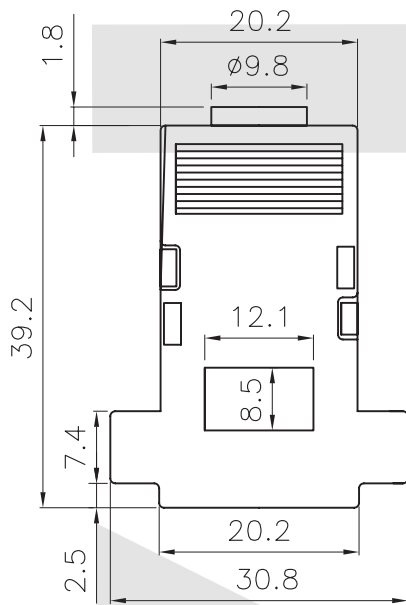

D-SUB Series

KLS1-DBW Plastic Hood With Lock Type

Cover Material: ABS UL94HB
Screw Material: Steel

Short screw

A=#4-40 UNC
B=M3 UNC

ORDER INFORMATION

Product NO.: KLS1-DBW-09P-L G

Pos. NO.
001=001 pos.

Contact Number of Row
DBW=D-SUB Plastic Hood With Lock Type

Color: G-Gray I-Ivory
L : Long screw
S : Short screw
Number of Contacts

D-SUB Series

KLS1-DBW Plastic Hood With Lock Type

Cover Material: ABS UL94HB
Screw Material: Steel

ORDER INFORMATION

Product NO.: KLS1-DBW-15P-L G

Pos. NO. 001=001 pos. Color: G-Gray I-Ivory
L : Long screw S : Short screw
Contact Number of Row DBW=D-SUB Plastic Hood With Lock Type Number of Contacts

D-SUB Series

Contact Number of Row
DBW=D-SUB Plastic Hood With Lock Type