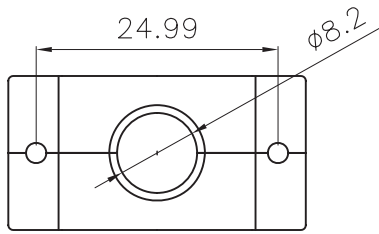

D-SUB Series

KLS1-DBW Plastic Hood With Lock Type

Cover Material: ABS UL94HB
Screw Material: Steel

Short screw

A=#4-40 UNC
B=M3 UNC

ORDER INFORMATION

Product NO.: KLS1-DBW-09P-L G

Pos. NO.
001=001 pos.

Contact Number of Row
DBW=D-SUB Plastic Hood With Lock Type

Color: G-Gray I-Ivory
L : Long screw
S : Short screw
Number of Contacts

D-SUB Series

KLS1-DBW Plastic Hood With Lock Type

Cover Material: ABS UL94HB
Screw Material: Steel

ORDER INFORMATION

Product NO.: KLS1-DBW-15P-L G

Pos. NO. 001=001 pos. Color: G-Gray I-Ivory
L : Long screw S : Short screw
Contact Number of Row DBW=D-SUB Plastic Hood With Lock Type Number of Contacts

D-SUB Series