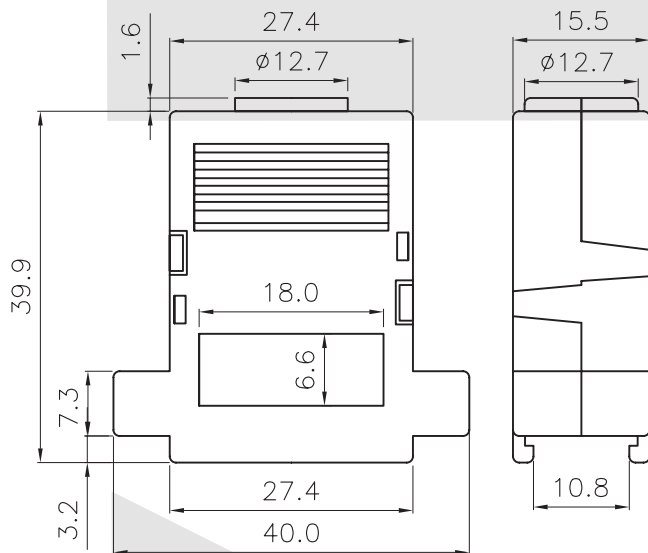

Contact Number of Row
DBW=D-SUB Plastic Hood With Lock Type

Color: G-Gray I-Ivory
L : Long screw
S : Short screw
Number of Contacts

D-SUB Series

KLS1-DBW Plastic Hood With Lock Type

Cover Material: ABS UL94HB
Screw Material: Steel

ORDER INFORMATION

Product NO.: KLS1-DBW-15P-L G

Pos. NO. 001=001 pos. Color: G-Gray I-Ivory
L : Long screw S : Short screw
Contact Number of Row DBW=D-SUB Plastic Hood With Lock Type Number of Contacts

D-SUB Series

KLS1-DBW Plastic Hood With Lock Type

Cover Material: ABS UL94HB
Screw Material: Steel

ORDER INFORMATION

Product NO.: KLS1-DBW-25P-L G

Pos. NO. 001=001 pos. Color: G-Gray I-Ivory
L : Long screw
S : Short screw
Number of Contacts

Contact Number of Row
DBW=D-SUB Plastic Hood With Lock Type