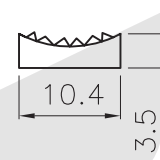

D-SUB Series

KLS1-DBW Plastic Hood With Lock Type

Cover Material: ABS UL94HB
Screw Material: Steel

Short screw

A=#4-40 UNC
B=M3 UNC

ORDER INFORMATION

Product NO.: KLS1-DBW-09P-L G

Pos. NO.
001=001 pos.

Contact Number of Row
DBW=D-SUB Plastic Hood With Lock Type

Color: G-Gray I-Ivory
L : Long screw
S : Short screw
Number of Contacts

D-SUB Series

KLS1-DBW Plastic Hood With Lock Type

Cover Material: ABS UL94HB
Screw Material: Steel

ORDER INFORMATION

Product NO.: KLS1-DBW-15P-L G

Pos. NO. 001=001 pos. Color: G-Gray I-Ivory
L : Long screw S : Short screw
Contact Number of Row DBW=D-SUB Plastic Hood With Lock Type Number of Contacts

D-SUB Series