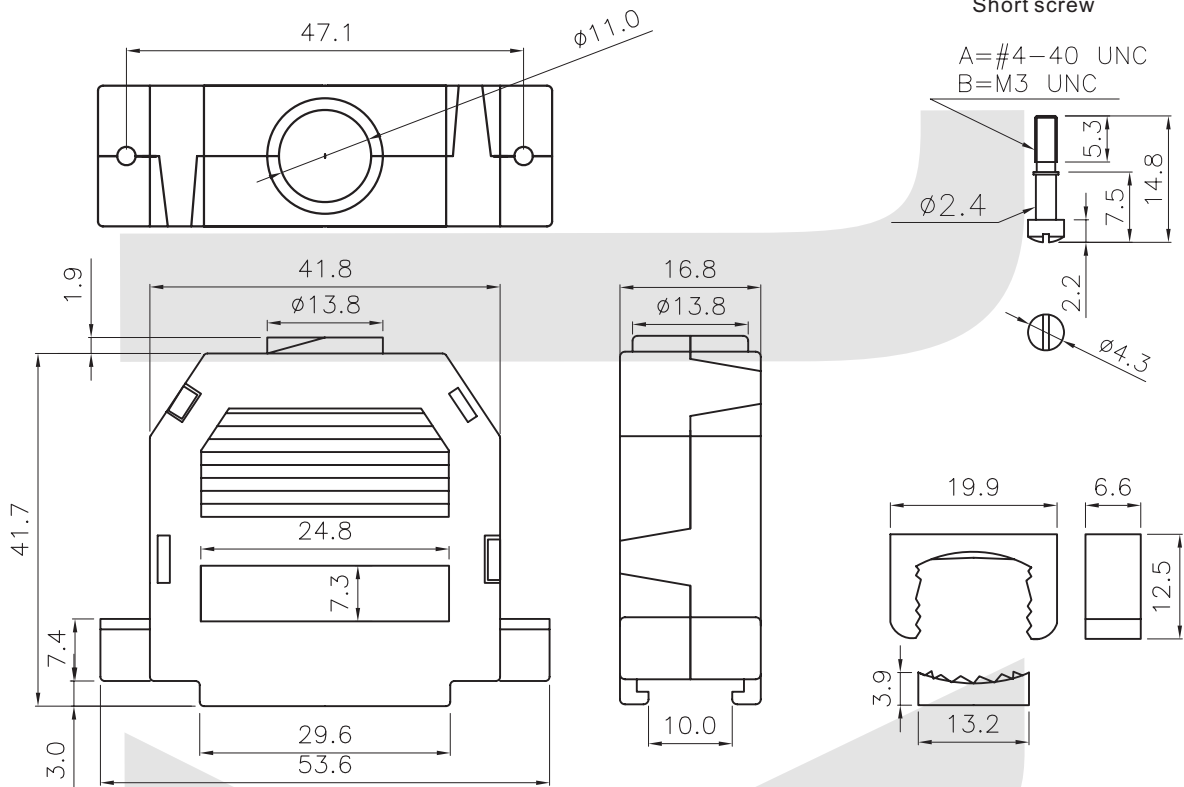

Contact Number of Row
DBW=D-SUB Plastic Hood With Lock Type

Color: G-Gray I-Ivory
L : Long screw
S : Short screw
Number of Contacts

D-SUB Series

KLS1-DBW Plastic Hood With Lock Type

Cover Material: ABS UL94HB
Screw Material: Steel

ORDER INFORMATION

Product NO.: KLS1-DBW-15P-L G

Pos. NO. 001=001 pos. Color: G-Gray I-Ivory
L : Long screw S : Short screw
Contact Number of Row DBW=D-SUB Plastic Hood With Lock Type Number of Contacts

D-SUB Series

KLS1-DBW Plastic Hood With Lock Type

Cover Material: ABS UL94HB
Screw Material: Steel

ORDER INFORMATION

Product NO.: KLS1-DBW-25P-L G

Pos. NO. 001=001 pos. Color: G-Gray I-Ivory
L : Long screw
S : Short screw
Number of Contacts

Contact Number of Row
DBW=D-SUB Plastic Hood With Lock Type