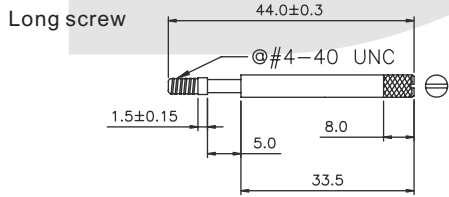

D-SUB Series

KLS1-DBW Plastic Hood With Lock Type

Cover Material: ABS UL94HB
Screw Material: Steel

Short screw

A=#4-40 UNC
B=M3 UNC

ORDER INFORMATION

Product NO.: KLS1-DBW-09P-L G

Pos. NO.
001=001 pos.

Contact Number of Row
DBW=D-SUB Plastic Hood With Lock Type

Color: G-Gray I-Ivory
L : Long screw
S : Short screw
Number of Contacts

D-SUB Series

KLS1-DBW Plastic Hood With Lock Type

Cover Material: ABS UL94HB
Screw Material: Steel

ORDER INFORMATION

Product NO.: KLS1-DBW-15P-L G

Pos. NO. 001=001 pos. Color: G-Gray I-Ivory
L : Long screw S : Short screw
Contact Number of Row DBW=D-SUB Plastic Hood With Lock Type Number of Contacts

D-SUB Series