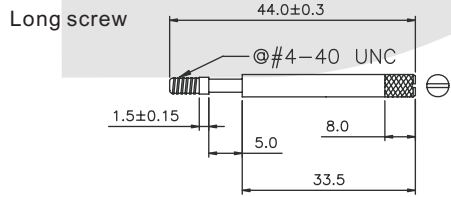

D-SUB Series

KLS1-DBW Plastic Hood With Lock Type

Cover Material: ABS UL94HB
Screw Material: Steel

ORDER INFORMATION

Product NO.: KLS1-DBW-25P-L G

Pos. NO. 001=001 pos.   Color: G-Gray I-Ivory
L : Long screw
S : Short screw
Number of Contacts

Contact Number of Row
DBW=D-SUB Plastic Hood With Lock Type