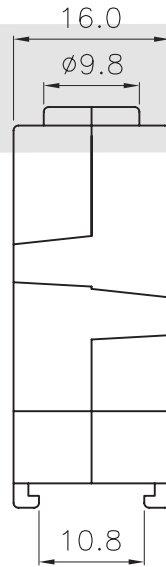

D-SUB Series

KLS1-DBW Plastic Hood With Lock Type

Cover Material: ABS UL94HB
Screw Material: Steel

Short screw

A=#4-40 UNC
B=M3 UNC

ORDER INFORMATION

Product NO.: KLS1-DBW-09P-L G

Pos. NO.
001=001 pos.

Contact Number of Row
DBW=D-SUB Plastic Hood With Lock Type

Color: G-Gray I-Ivory
L : Long screw
S : Short screw
Number of Contacts

D-SUB Series

KLS1-DBW Plastic Hood With Lock Type

Cover Material: ABS UL94HB
Screw Material: Steel

ORDER INFORMATION

Product NO.: KLS1-DBW-15P-L G

Pos. NO. 001=001 pos. Color: G-Gray I-Ivory
L : Long screw S : Short screw
Contact Number of Row DBW=D-SUB Plastic Hood With Lock Type Number of Contacts

D-SUB Series

Contact Number of Row
DBW=D-SUB Plastic Hood With Lock Type