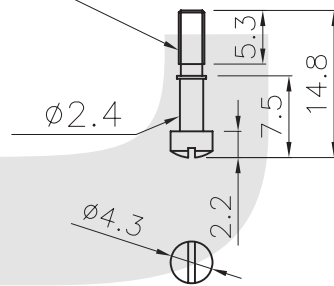

D-SUB Series

KLS1-DBW Plastic Hood With Lock Type

Cover Material: ABS UL94HB
Screw Material: Steel

Short screw

A=#4-40 UNC
B=M3 UNC

ORDER INFORMATION

Product NO.: KLS1-DBW-09P-L G

Pos. NO.
001=001 pos.

Contact Number of Row
DBW=D-SUB Plastic Hood With Lock Type

Color: G-Gray I-Ivory
L : Long screw
S : Short screw
Number of Contacts

D-SUB Series

KLS1-DBW Plastic Hood With Lock Type

Cover Material: ABS UL94HB
Screw Material: Steel

ORDER INFORMATION

Product NO.: KLS1-DBW-15P-L G

Pos. NO. 001=001 pos. Color: G-Gray I-Ivory
L : Long screw S : Short screw
Contact Number of Row DBW=D-SUB Plastic Hood With Lock Type Number of Contacts

D-SUB Series

Contact Number of Row
DBW=D-SUB Plastic Hood With Lock Type