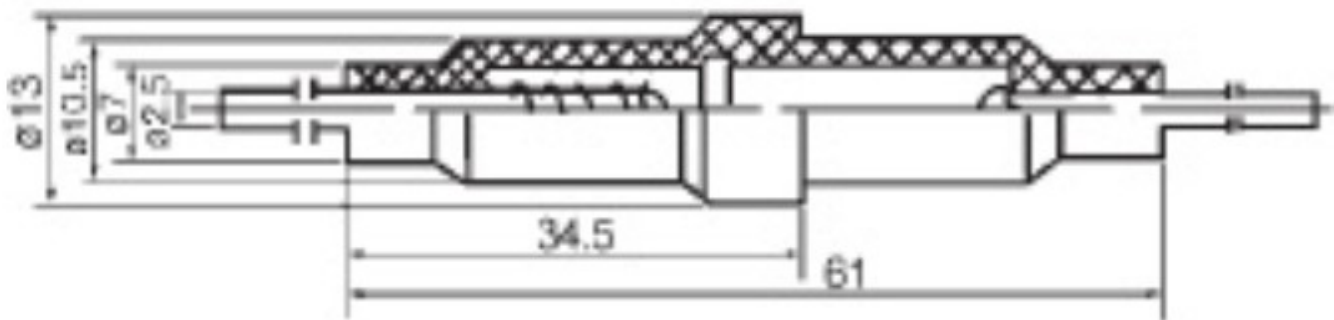

ZH-235

Suitable fuse:

ø6.35x31.8mm

Maximum rated value: 10A.

250V. AC

Casing: bakelite

Pole: Silver-plating brass