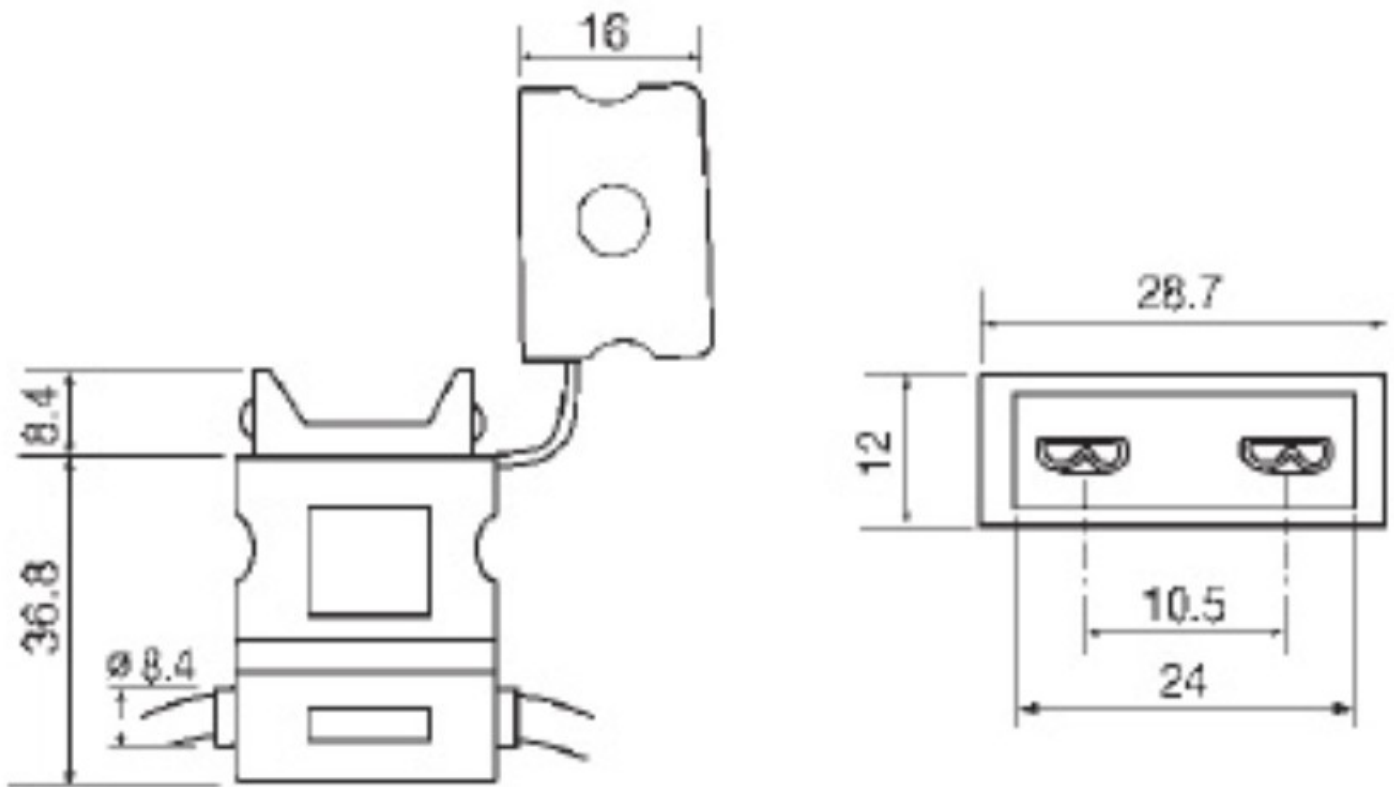

ZH-709

Material: PVC Nickel(silver)-plating brass

Suitable fuse: Medium auto plug-in sheet fuse