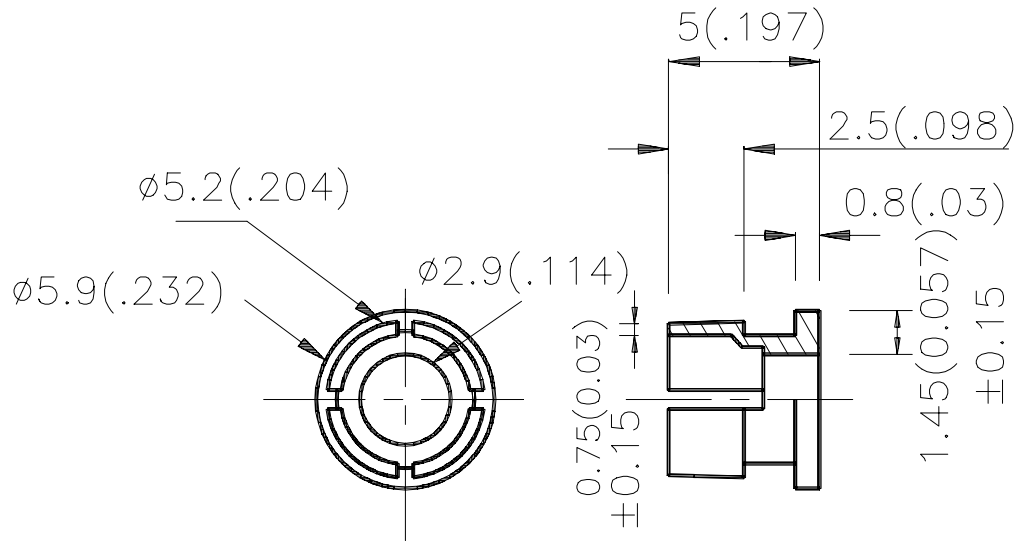

CB-30

Features

- SUITABLE FOR BACK PANEL ILLUMINATION, CIRCUIT BOARD INDICATOR, LED INDICATOR.
- BESIDES COLORED DIFFUSED, WATER CLEAR AND TRANSPARENT PACKAGE ARE ALSO AVAILABLE.
- UL RATING : 94V-0.
- HOUSING MATERIAL: TYPE 66 NYLON.

Package Dimensions

Notes:

1. All dimensions are in millimeters (inches).
2. Tolerance is $\pm 0.25 (0.01)$ unless otherwise noted.
3. Lead spacing is measured where the lead emerge package.
4. Specifications are subject to change without notice.