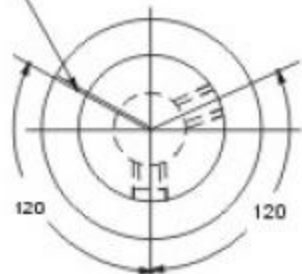

INDICATOR LINE

NO. 6-32 SET SCREW
TWO PLACES

1/8" SHAFT-.126" (3.20)
1/4" SHAFT-.251" (6.35)

PART NO.	COLOR	A	B	C	D	E	F	G	SHAFT HOLE
42021-1	NATURAL	12.7	7.11	9.65	19.0	4.07	16.0	13.0	3.2
42021-2	NATURAL	12.7	7.11	9.65	19.0	4.07	16.0	13.0	6.4
42021-3	BLACK	12.7	7.11	9.65	19.0	4.07	16.0	13.0	3.2
42021-4	BLACK	12.7	7.11	9.65	19.0	4.07	16.0	13.0	6.4
42021-5	SMOKE	12.7	7.11	9.65	19.0	4.07	16.0	13.0	3.2
42021-6	SMOKE	12.7	7.11	9.65	19.0	4.07	16.0	13.0	6.4
42021-7	NATURAL	19.0	7.11	14.9	28.7	4.07	16.0	13.0	6.4
42021-8	BLACK	19.0	7.11	14.9	28.7	4.07	16.0	13.0	6.4
42021-9	SMOKE	19.0	7.11	14.9	28.7	4.07	16.0	13.0	6.4
42021-10	NATURAL	23.9	7.11	18.0	35.5	4.07	16.0	13.0	6.4
42021-11	BLACK	23.9	7.11	18.0	35.5	4.07	16.0	13.0	6.4
42021-12	SMOKE	23.9	7.11	18.0	35.5	4.07	16.0	13.0	6.4