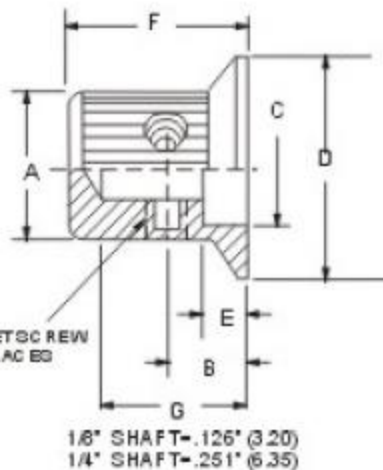

INDICATOR LINE

NO. 6-32 SET SCREW
TWO PLACES

1/8" SHAFT-.126" (3.20)
1/4" SHAFT-.251" (6.35)

PART NO.	COLOR	A	B	C	D	E	F	G	SHAFT HOLE
42021-1	NATURAL	12.7	7.11	9.65	19.0	4.07	16.0	13.0	3.2
42021-2	NATURAL	12.7	7.11	9.65	19.0	4.07	16.0	13.0	6.4
42021-3	BLACK	12.7	7.11	9.65	19.0	4.07	16.0	13.0	3.2
42021-4	BLACK	12.7	7.11	9.65	19.0	4.07	16.0	13.0	6.4
42021-5	SMOKE	12.7	7.11	9.65	19.0	4.07	16.0	13.0	3.2
42021-6	SMOKE	12.7	7.11	9.65	19.0	4.07	16.0	13.0	6.4
42021-7	NATURAL	19.0	7.11	14.9	28.7	4.07	16.0	13.0	6.4
42021-8	BLACK	19.0	7.11	14.9	28.7	4.07	16.0	13.0	6.4
42021-9	SMOKE	19.0	7.11	14.9	28.7	4.07	16.0	13.0	6.4
42021-10	NATURAL	23.9	7.11	18.0	35.5	4.07	16.0	13.0	6.4
42021-11	BLACK	23.9	7.11	18.0	35.5	4.07	16.0	13.0	6.4
42021-12	SMOKE	23.9	7.11	18.0	35.5	4.07	16.0	13.0	6.4