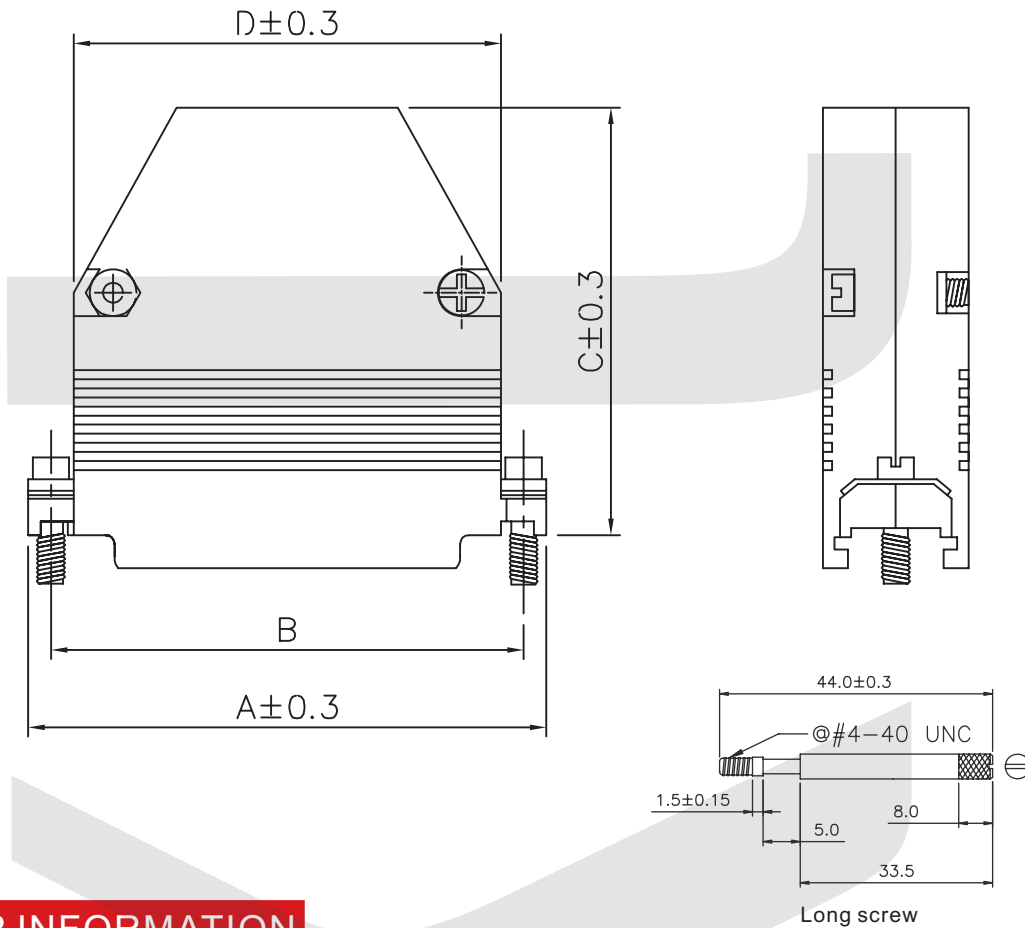

D-SUB Series

KLS1-DBF D-SUB Metal Material Hood 09-37Pin Series

Cover Material: Zinc alloy
Screw Material: Steel

Contact Number	A	B	C	D
09	31.40	24.99	44.50	20.00
15	40.20	33.32	45.00	27.90
25	53.00	47.04	45.00	41.50
37	69.20	63.50	45.00	57.80
50	67.00	61.12	45.00	55.55

ORDER INFORMATION

Product NO.: KLS1-DBF-09P-L

Pos. NO. 001=001 pos. L: Long screw
S: Short screw
Contact Number of Row DBF=D-SUB Metal Material Hood Series Number of Contacts