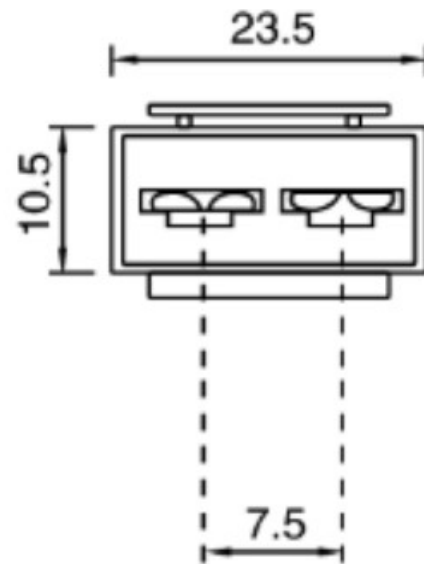

### ZH-714 Fuse Holder with Wire

#### Product details:

**Material: PVC - Ceramic**

Nickel(silver)-plating brass

Suitable fuse: Medium auto plug-in sheet fuse