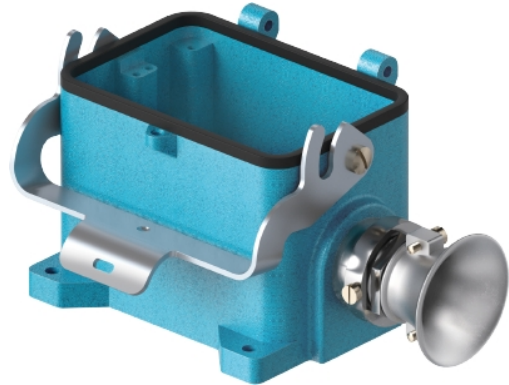

Data sheet

Commercial Art.No.: 70.331.4836.3

Bottom EX GUT GM48 M32 09IA Z3

Bottom-base revos Ex made of zinc, with single locking lever and trumpet gland M32 on the left side (IP54), low version, 48-polig, explosion-tested version

Commercial Art.No.	70.331.4836.3
EAN	4015573776005
Order Unit	1

Certificates / Approvals

Technical data

General

Housing material	Die-cast zinc
Color	Blue
Surface	With powder coating
Operating temperature range min.	-20 °C
Operating temperature range max.	60 °C

Model

Construction	48
Model of the housing	female
Locking mechanism	Single locking lever
Cable entry	Sideways
Type of cable	Gland nut
With cable screw gland	yes
Thread size M	32
Thread size PG	
EMC-version	No
Length	146 mm
Width	120 mm
Height	101 mm