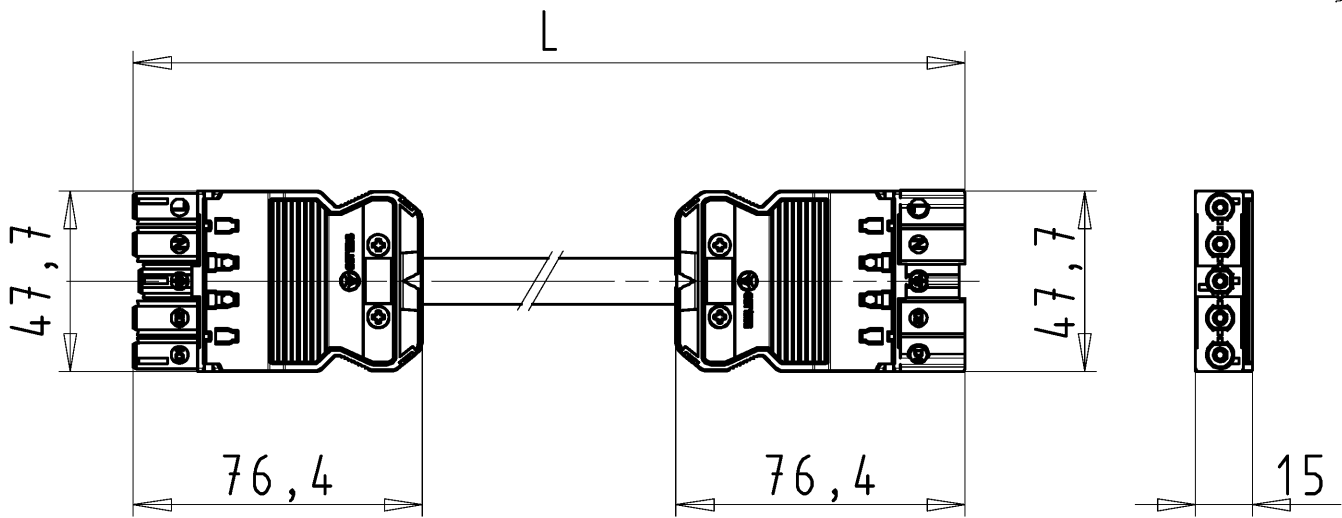

Weitergabe sowie Vervielfältigung dieses Dokuments, Verwertung und Mitteilung seines Inhalts sind verboten, soweit nicht ausdrücklich gestattet. The reproduction, distribution and utilization of this document as well as the communication of its contents to others without express authorization is prohibited.

Index "a" vom 01.12.2015 HOT

KONFEKT. LEITUNG
92.257.0500.9 10W
08.04.2008 Heil D.
M 1:2